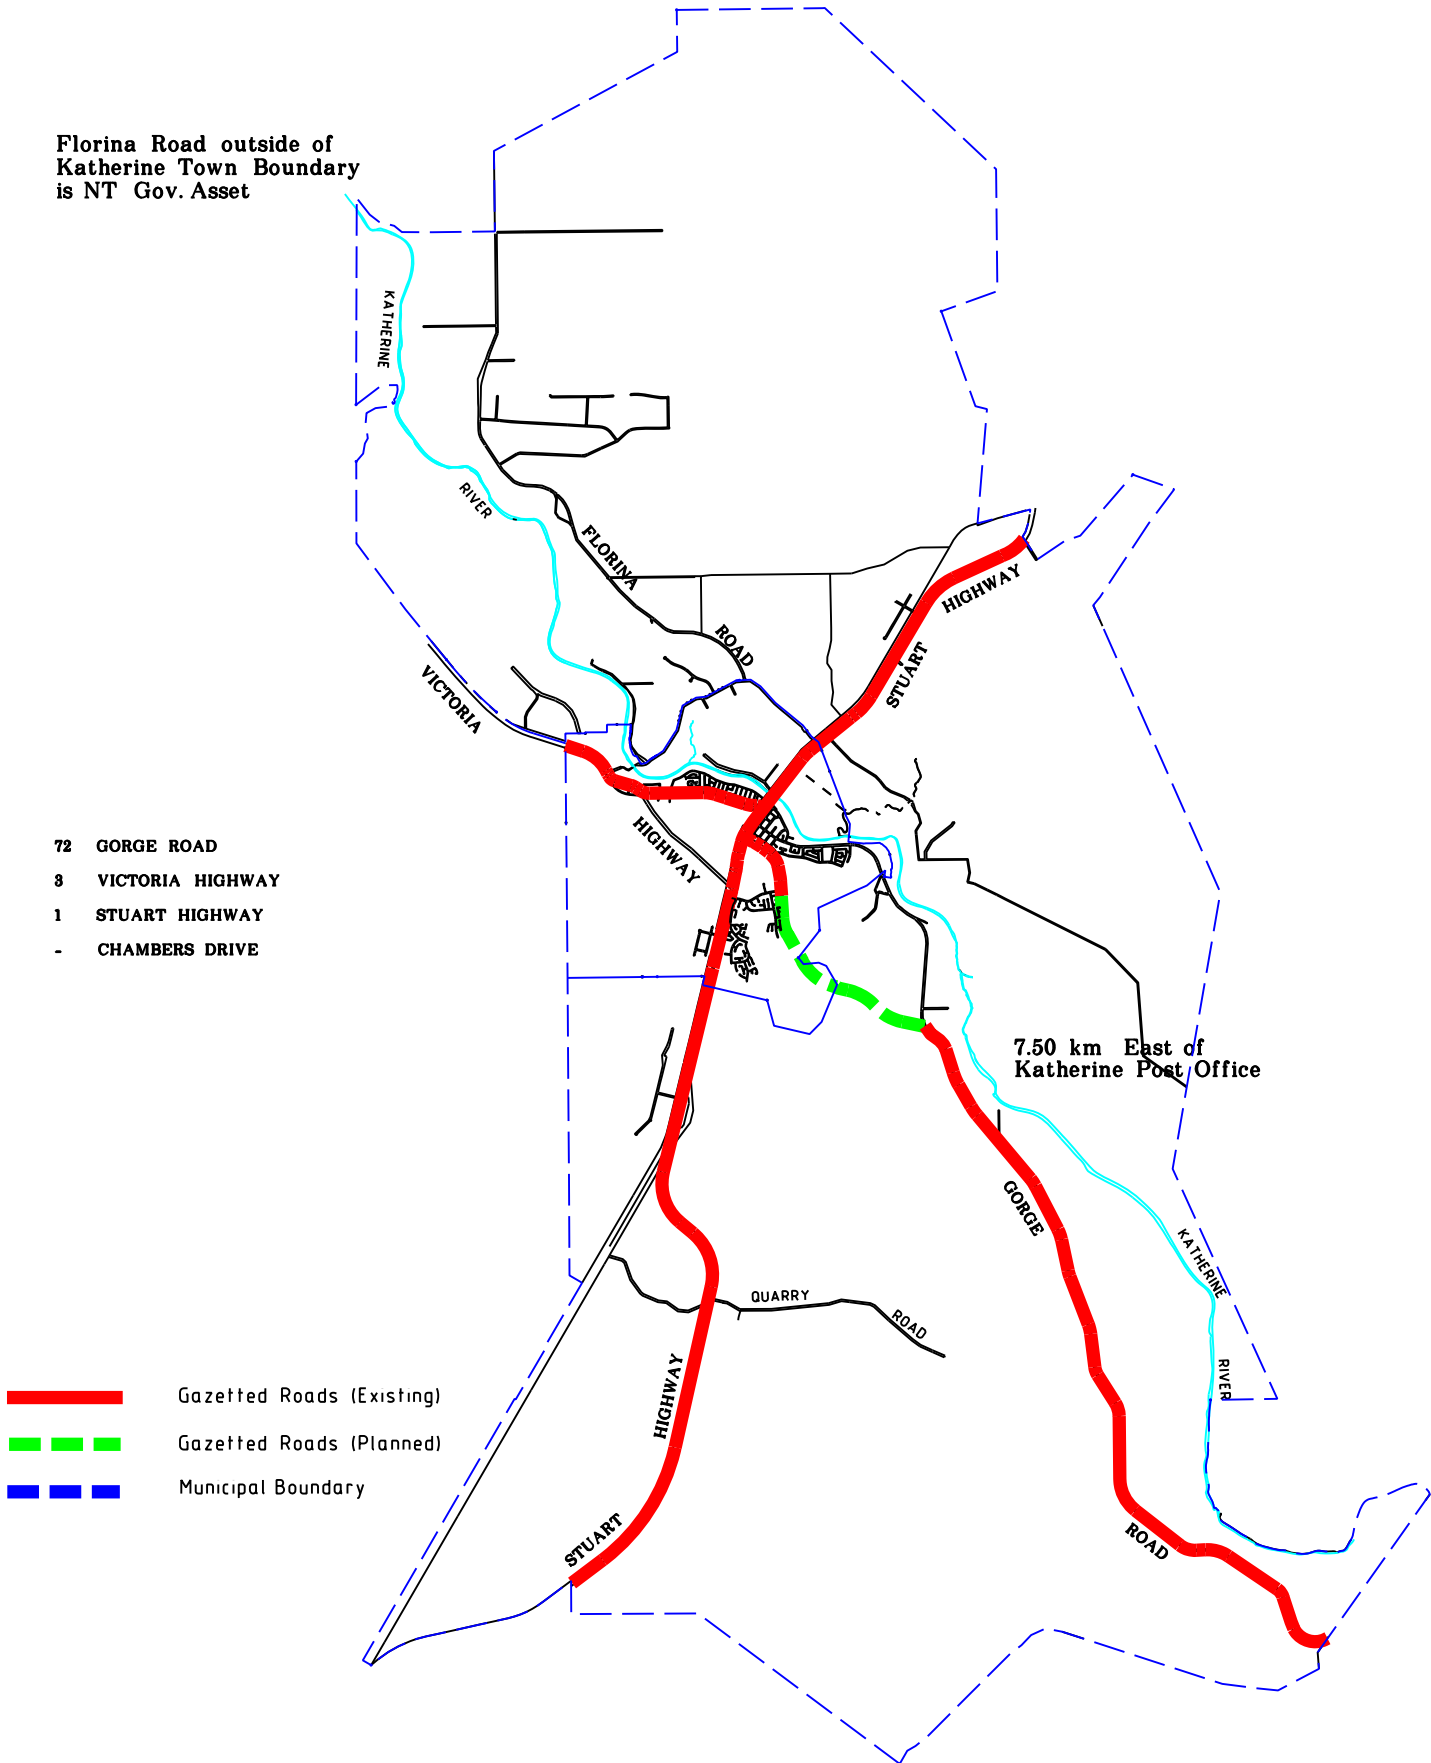

Florina Road outside of Katherine Town Boundary is NT Gov. Asset

- 72 GORGE ROAD
- 8 VICTORIA HIGHWAY
- 1 STUART HIGHWAY
- CHAMBERS DRIVE

- Gazetted Roads (Existing)
- - - Gazetted Roads (Planned)
- - - Municipal Boundary

 NORTHERN TERRITORY GOVERNMENT
 DEPARTMENT OF PLANNING & INFRASTRUCTURE
 Road Network Division

MUNICIPALITY OF KATHERINE

N.T. GOVERNMENT DECLARED ROADS UNDER LOCAL GOVERNMENT ACT